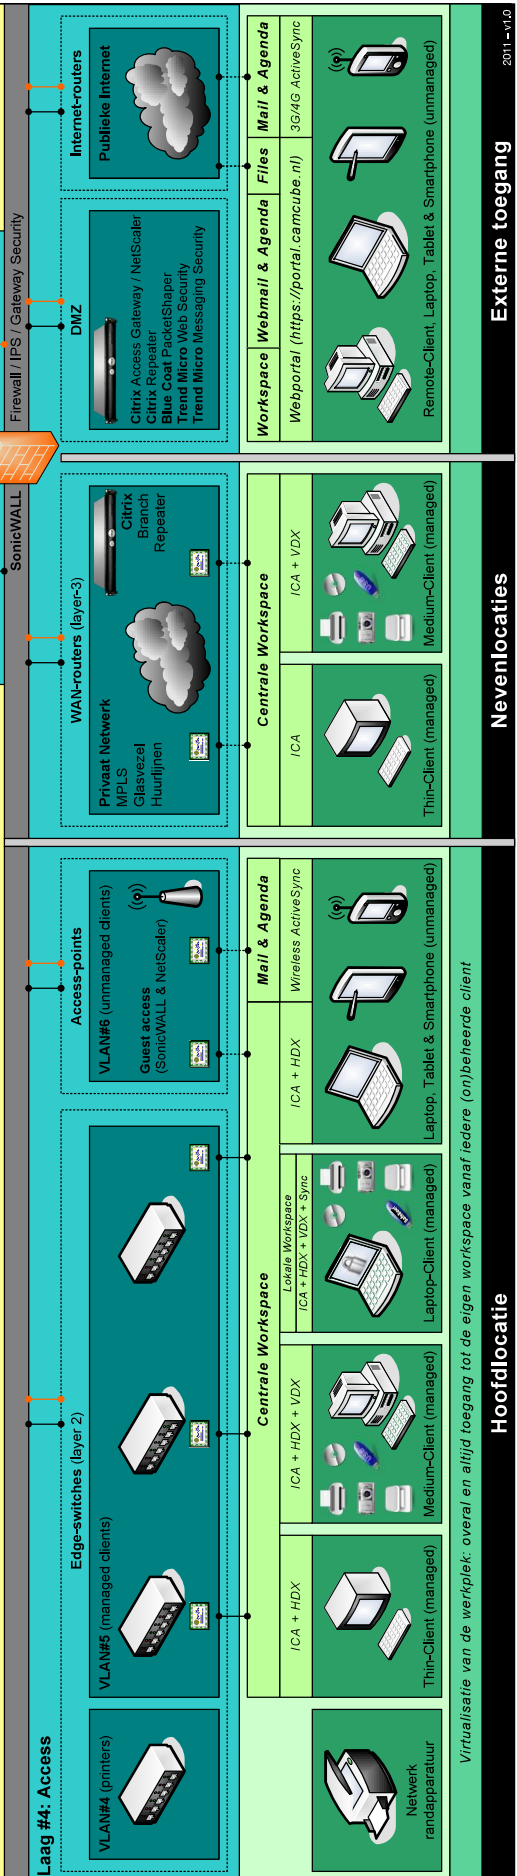

CAMCUBE: ACTIVE / PASSIVE

Architectuur model van de CAMCUBE | Private Cloud datacenter infrastructuur

CAM IT SOLUTIONS
Edisonbaan 6 - 3439 MN Nieuwegein
+31 (0)30 6005030 - www.cam.nl

MER - Productie

Maintenance
NetApp Operation Manager
HP iLO Tools
Microsoft WDS
Microsoft WSUS
RES Automation Manager
PlateSpin Migrate

Management
NetApp Operation Manager
CommVault CommCell
VMWare vCenter
Microsoft System Center
RES Workspace Manager
PlateSpin Recon

Monitoring
AdRem NetCrunch
Citrix Edgesight