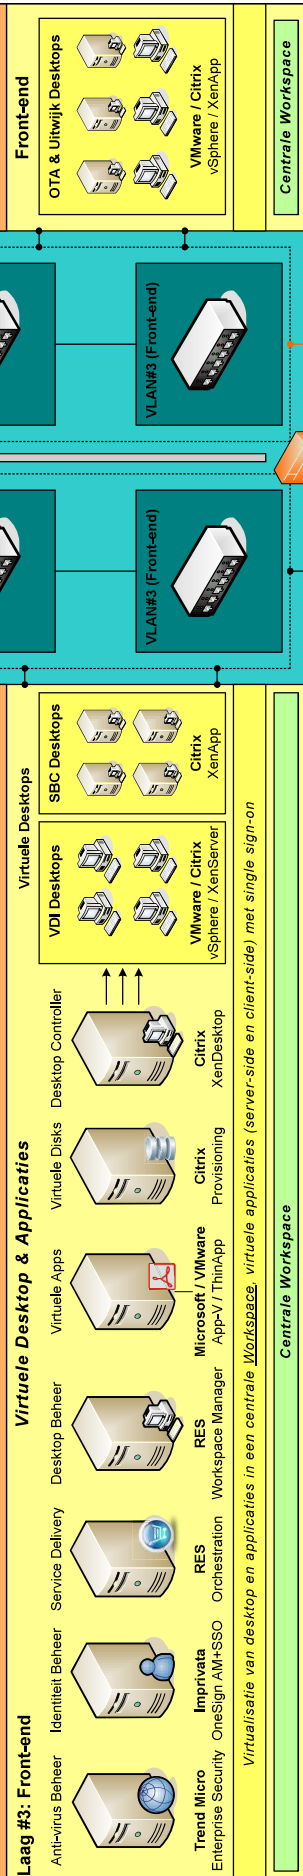

CAMCUBE: ACTIVE / PASSIVE

Architectuur model van de CAMCUBE | Private Cloud datacenter infrastructuur

CAM IT SOLUTIONS
Edisonbaan 6 - 3439 MN Nieuwegein
+31 (0)30 6005030 - www.cam.nl

MER - Productie

Maintenance
NetApp Operation Manager
HP iLO Tools
Microsoft WDS
Microsoft WSUS
RES Automation Manager
PlateSpin Migrate

Management
NetApp Operation Manager
CommVault CommCell
VMWare vCenter
Microsoft System Center
RES Workspace Manager
PlateSpin Recon

Monitoring
AdRem NetCrunch
Citrix Edgesight