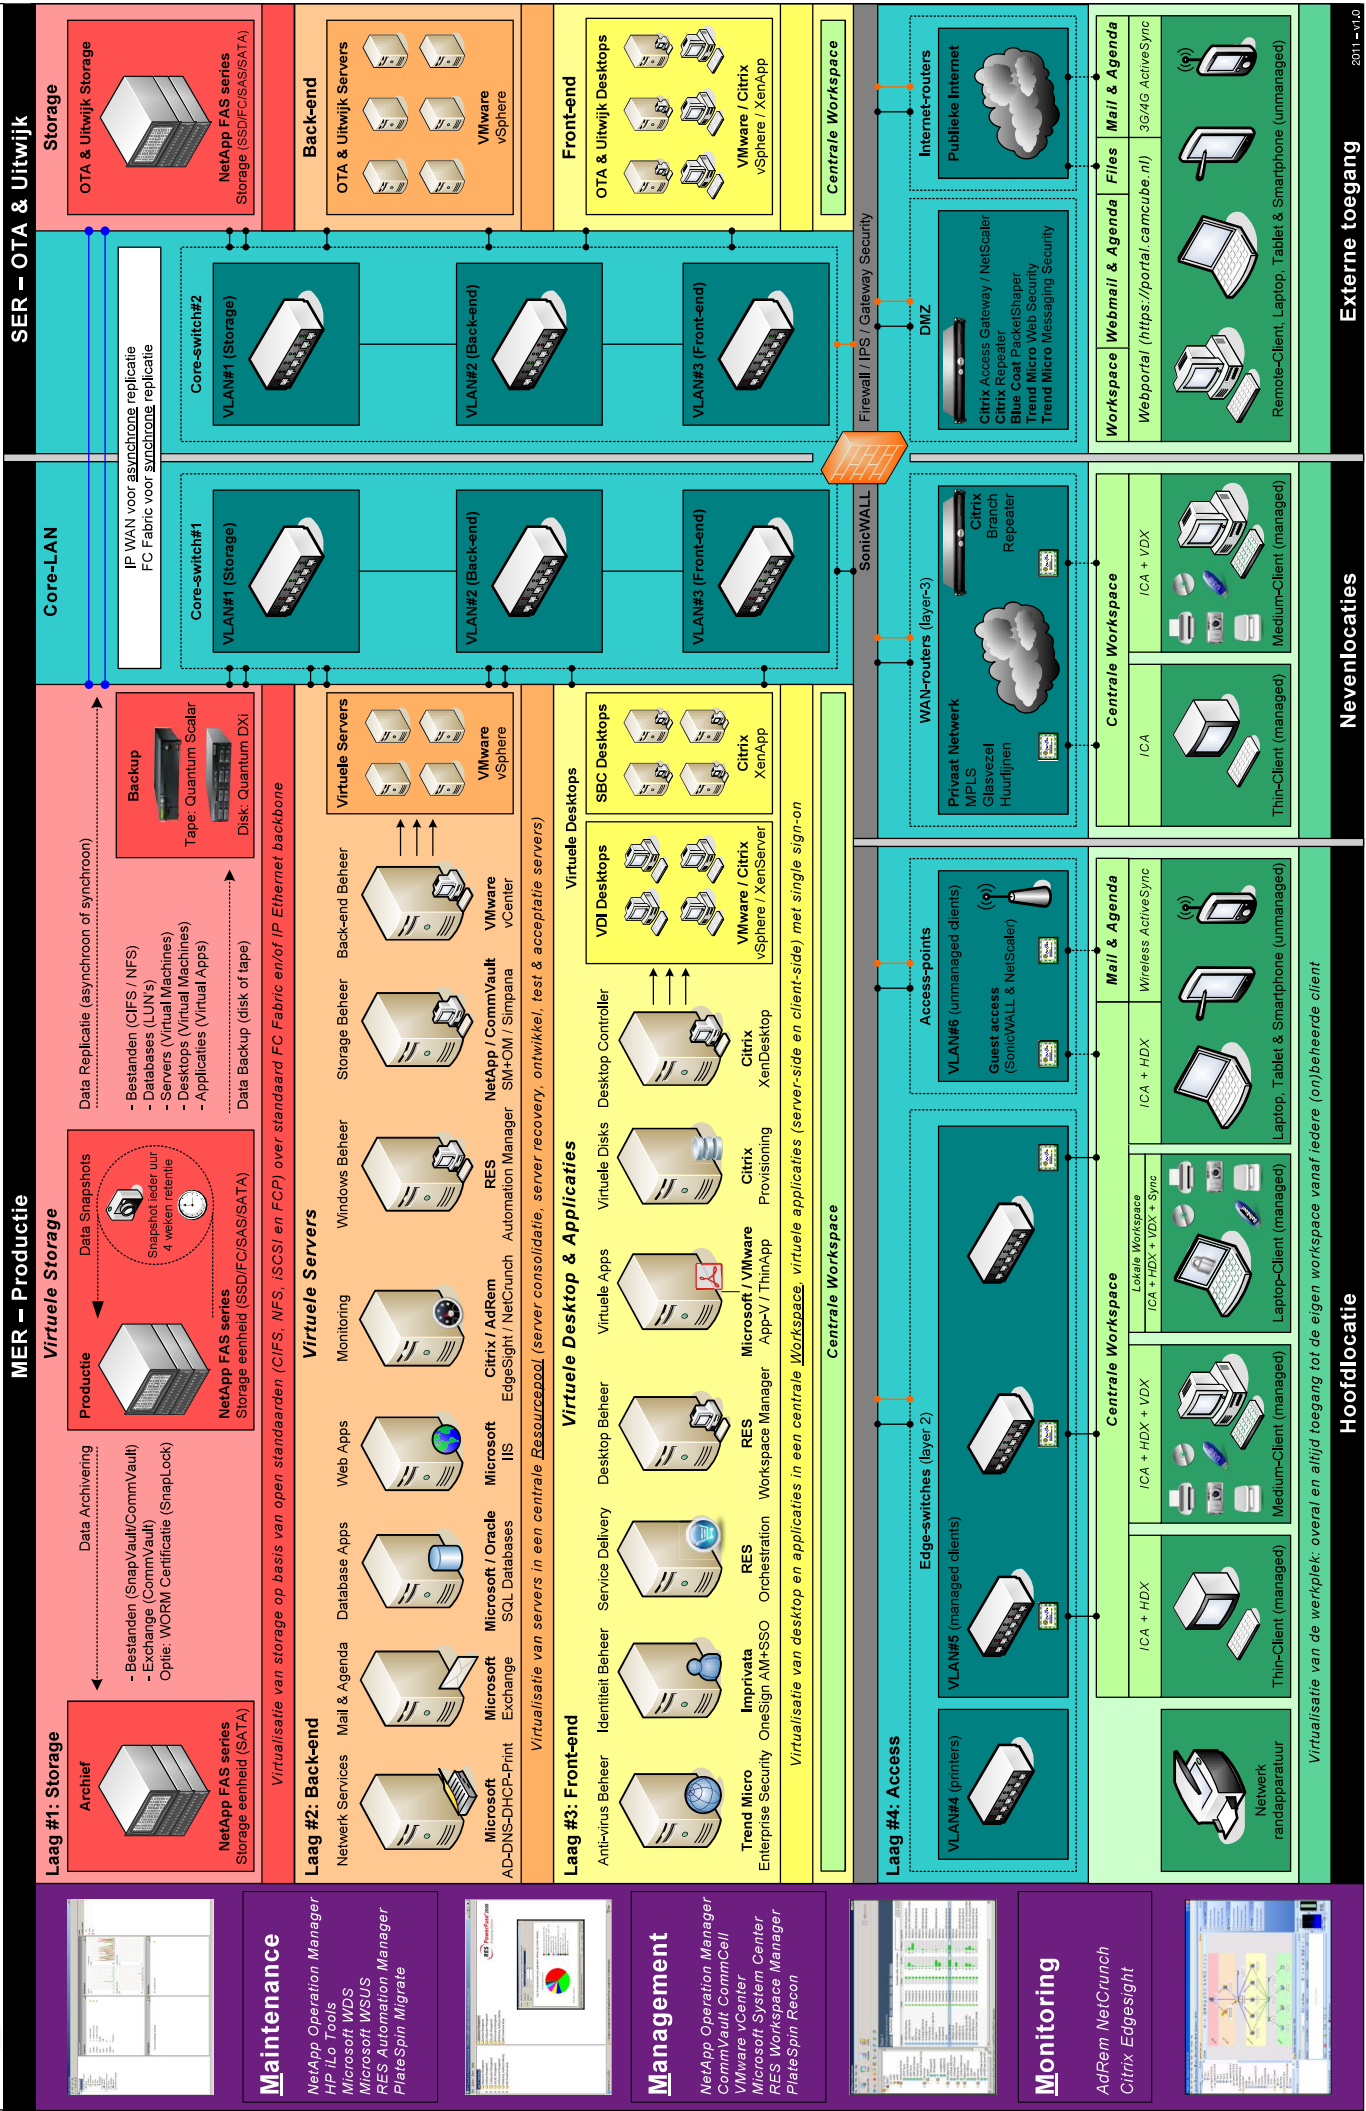

CAMCUBE: ACTIVE / PASSIVE

Architectuur model van de CAMCUBE | Private Cloud datacenter infrastructuur

CAM IT SOLUTIONS
Edisonbaan 6 - 3439 MN Nieuwegein
+31 (0)30 6005030 - www.cam.nl

MER - Productie

Maintenance
NetApp Operation Manager
HP iLO Tools
Microsoft WDS
Microsoft WSUS
RES Automation Manager
PlateSpin Migrate

Management
NetApp Operation Manager
CommVault CommCell
VMWare vCenter
Microsoft System Center
RES Workspace Manager
PlateSpin Recon

Monitoring
AdRem NetCrunch
Citrix Edgesight