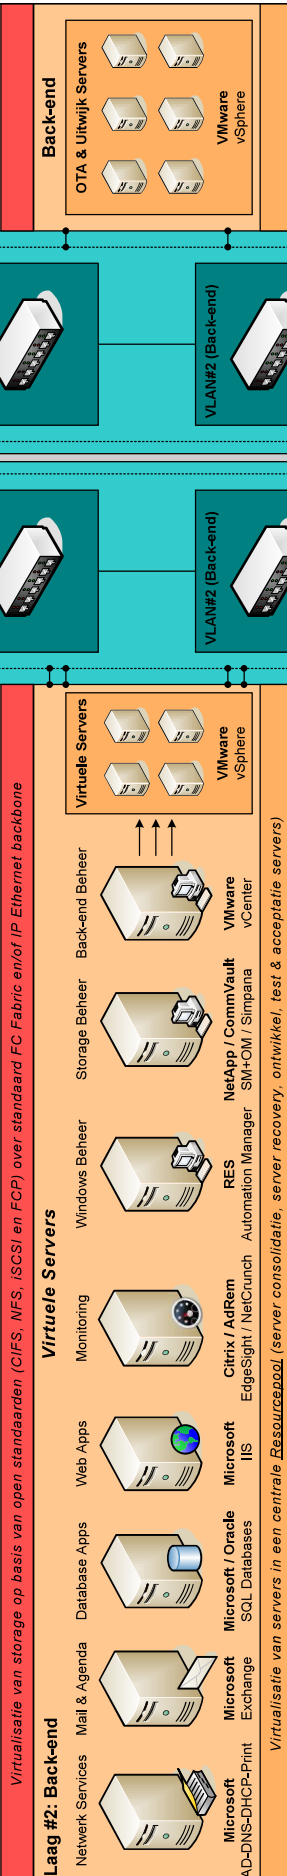

CAMCUBE: ACTIVE / PASSIVE

Architectuur model van de CAMCUBE | Private Cloud datacenter infrastructuur

CAM IT SOLUTIONS
Edisonbaan 6 - 3439 MN Nieuwegein
+31 (0)30 6005030 - www.cam.nl

MER - Productie

Maintenance
NetApp Operation Manager
HP iLO Tools
Microsoft WDS
Microsoft WSUS
RES Automation Manager
PlateSpin Migrate

Management
NetApp Operation Manager
CommVault CommCell
VMWare vCenter
Microsoft System Center
RES Workspace Manager
PlateSpin Recon

Monitoring
AdRem NetCrunch
Citrix Edgesight